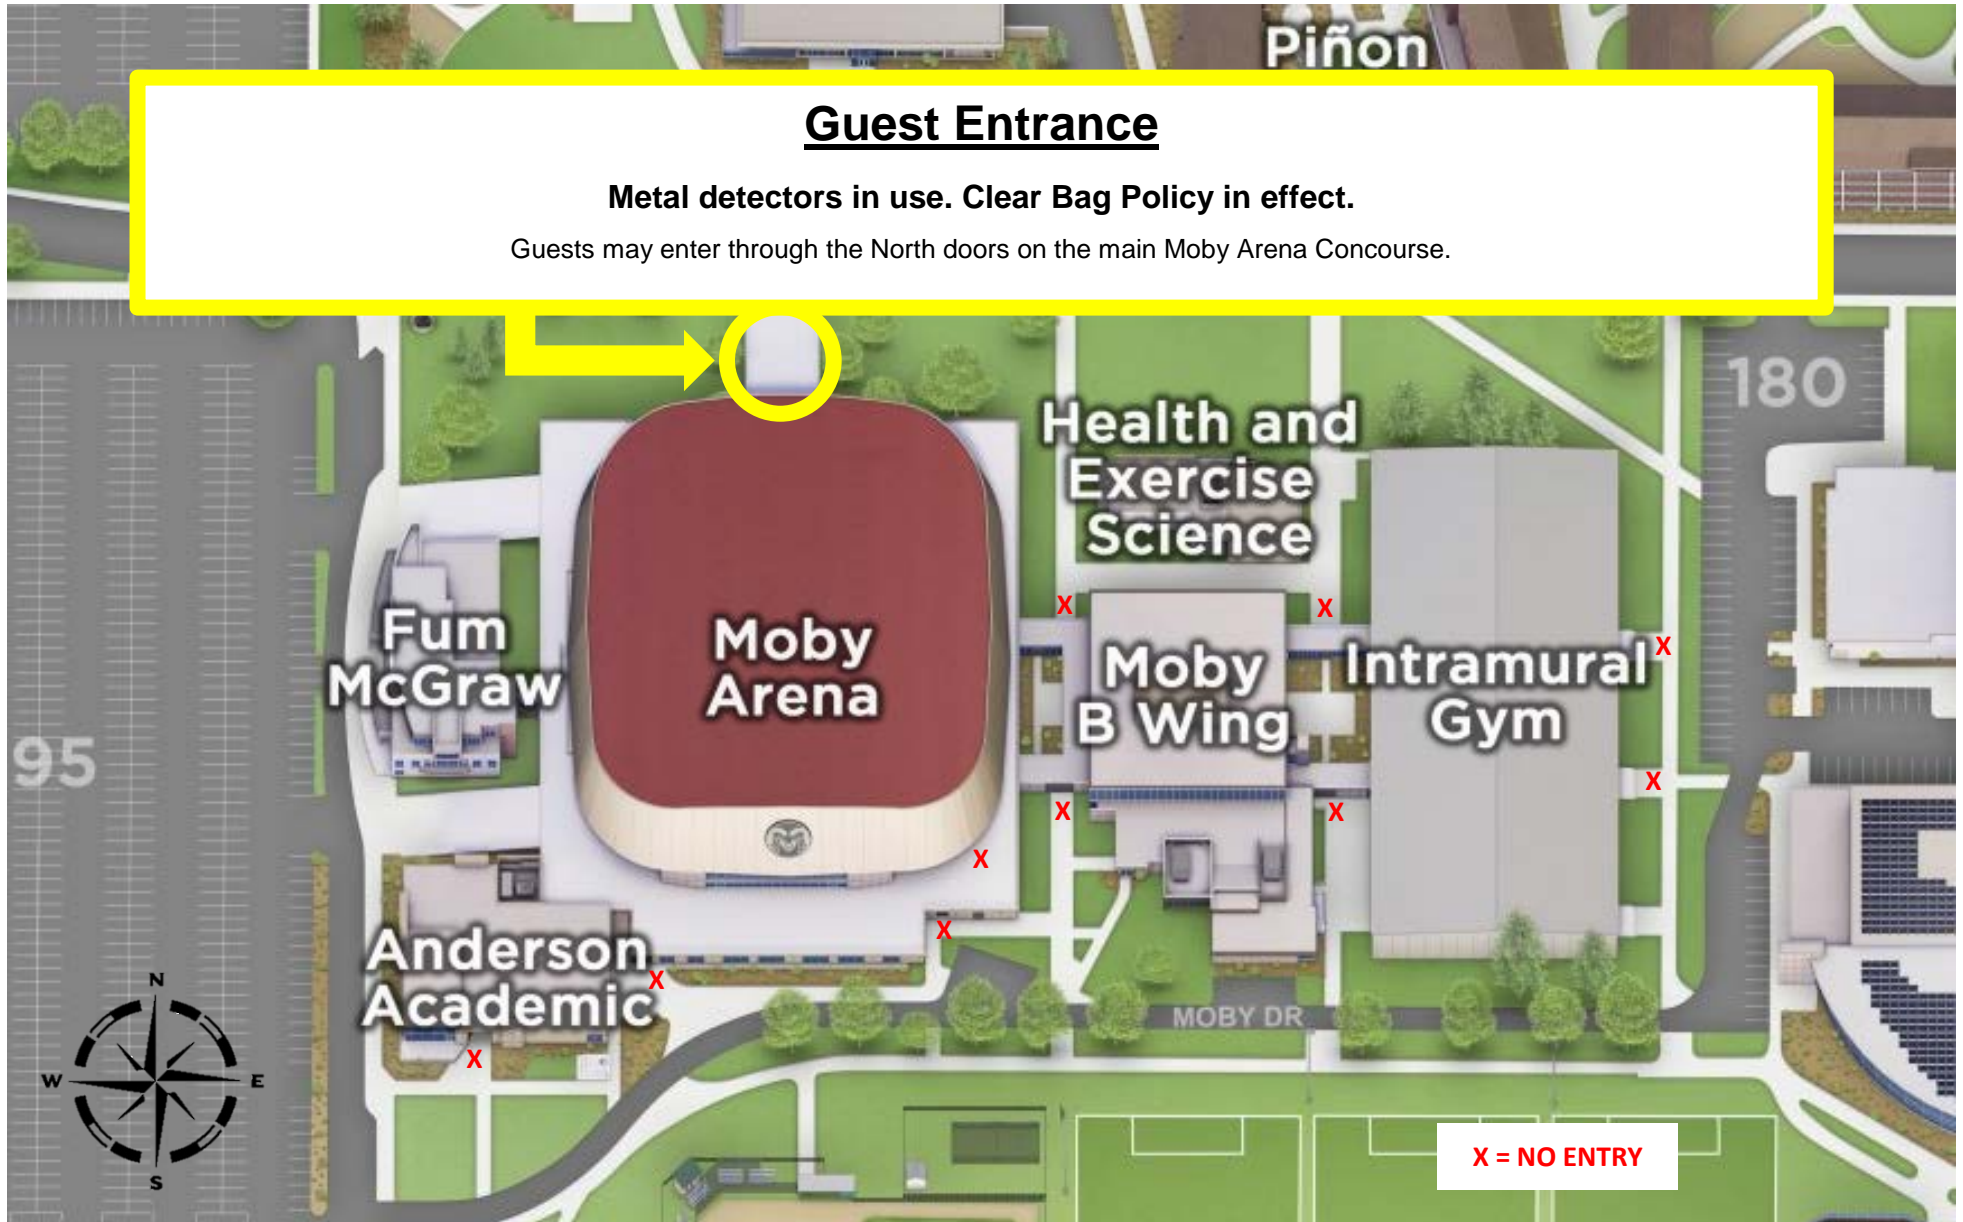

Guest Entrance

Metal detectors in use. Clear Bag Policy in effect.

Guests may enter through the North doors on the main Moby Arena Concourse.

COMMENCEMENT MOBY MAP

Guest Entrances

Limited Mobility (first 2 rows)

Hearing Impaired (to view interpreter) - Section P

Wheelchair seating